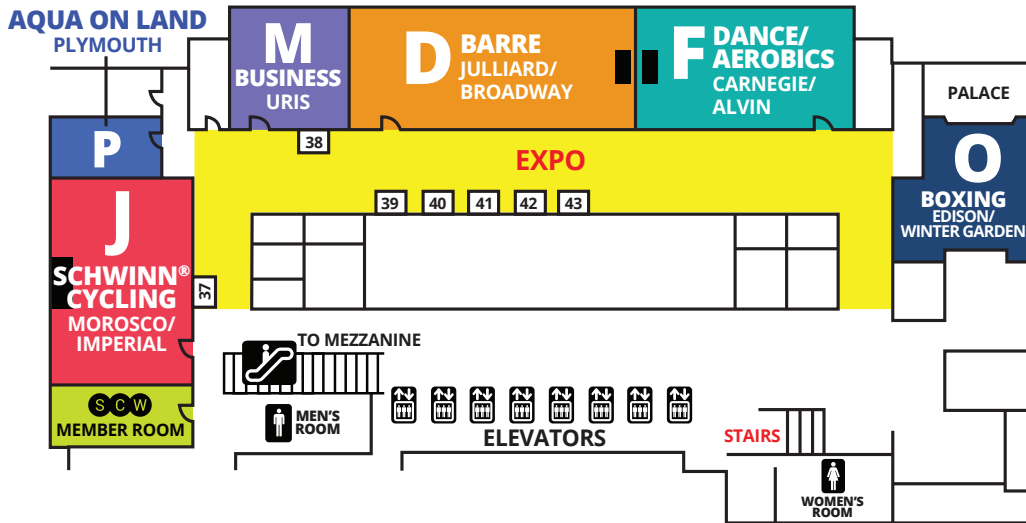

NEW YORK CITY MANIA[®] EVENT MAP

**BALLROOM
LEVEL (B)**

**CONFERENCE
LEVEL (CC)**

**OUTLINES,
EVALS &
CECS**

www.scwfit.com/NY18

**MEZZANINE
LEVEL (M)**

**LOBBY
LEVEL (L)**

NEW YORK CITY MANIA®