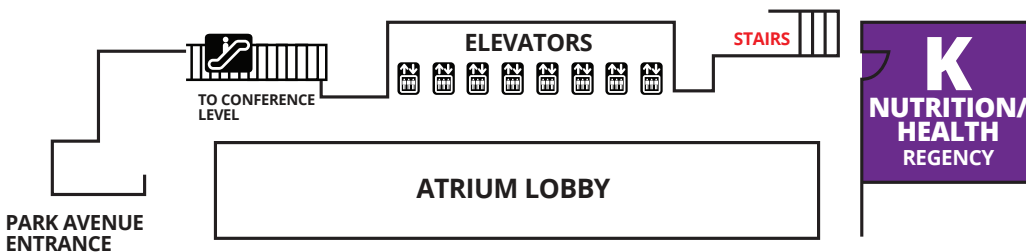

NEW YORK CITY MANIA[®] EVENT MAP

**BALLROOM
LEVEL (B)**

**CONFERENCE
LEVEL (CC)**

**OUTLINES,
EVALS &
CECS**

www.scwfit.com/NY18

**MEZZANINE
LEVEL (M)**

**LOBBY
LEVEL (L)**

NEW YORK CITY MANIA®