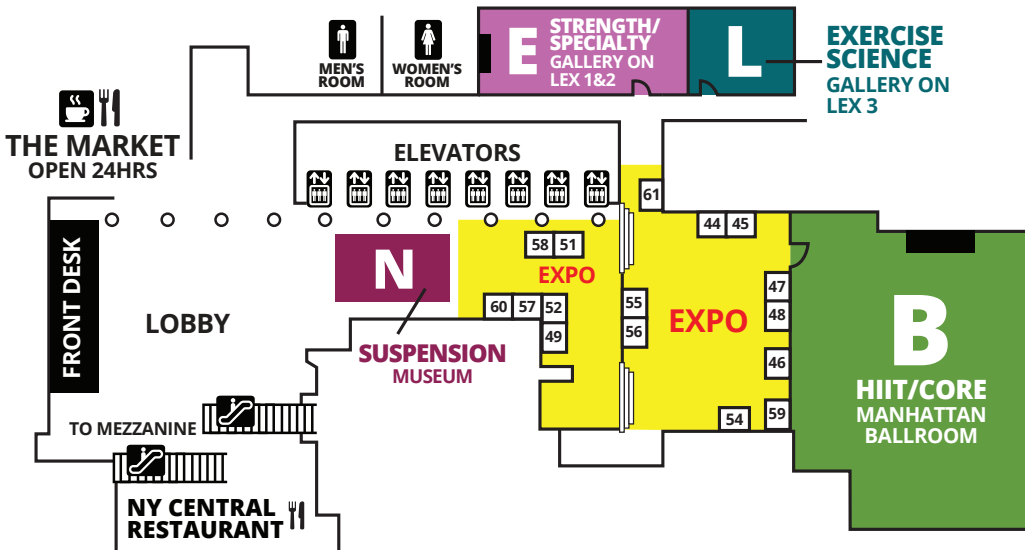

NEW YORK CITY MANIA[®] EVENT MAP

**BALLROOM
LEVEL (B)**

**CONFERENCE
LEVEL (CC)**

**OUTLINES,
EVALS &
CECS**

www.scwfit.com/NY18

**MEZZANINE
LEVEL (M)**

**LOBBY
LEVEL (L)**

NEW YORK CITY MANIA®