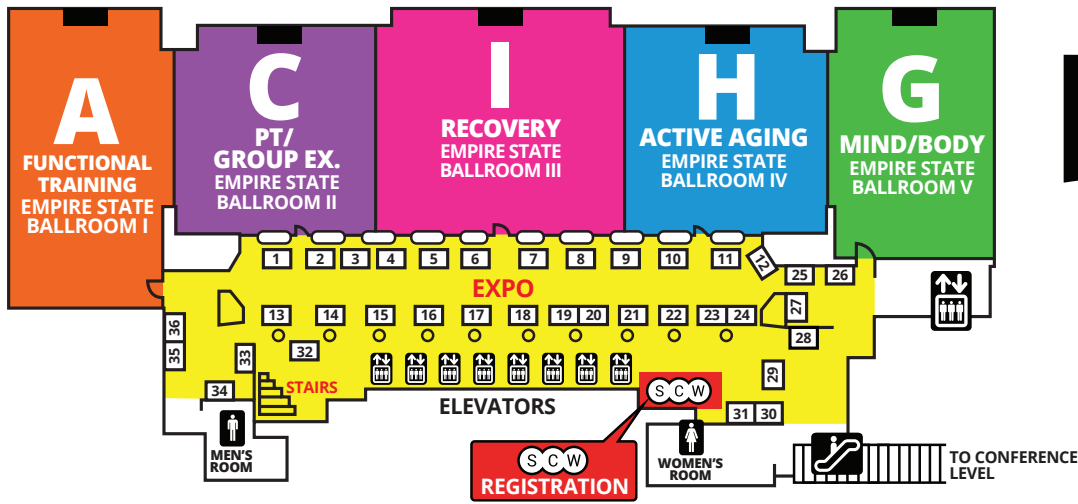

NEW YORK CITY MANIA[®] EVENT MAP

**BALLROOM
LEVEL (B)**

**CONFERENCE
LEVEL (CC)**

**OUTLINES,
EVALS &
CECS**

www.scwfit.com/NY18

**MEZZANINE
LEVEL (M)**

**LOBBY
LEVEL (L)**

NEW YORK CITY MANIA®